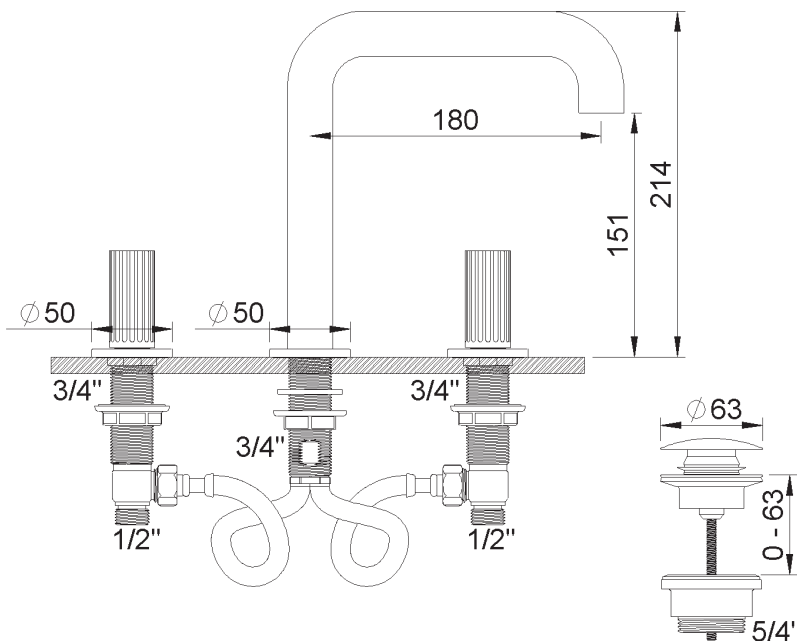

PRODUCT TECHNICAL SHEET

| | | | |
|--------------|-----|--------|------------|
| Collection : | JOE | Ref. : | 4086.--.45 |
|--------------|-----|--------|------------|

Batterie de lavabo 3 trous avec vidage push-up
3-gats wastafelmengkraan met push-up lediging
3-hole washbasin mixer with push-up waste

Picture

Product details

Flow at 3 bar : Restricted 5,0 l/min

Internal mechanism : Ceramic valve 1/4 turn

Technical drawing

RA0.V01