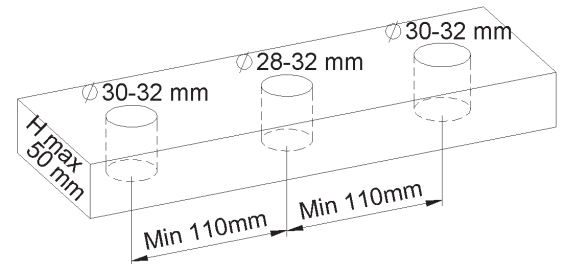

Picture

Product details

Flow at 3 bar : Restricted 5,0 l/min

Internal mechanism : Ceramic valve 1/4 turn

Technical drawing

RA0.V01